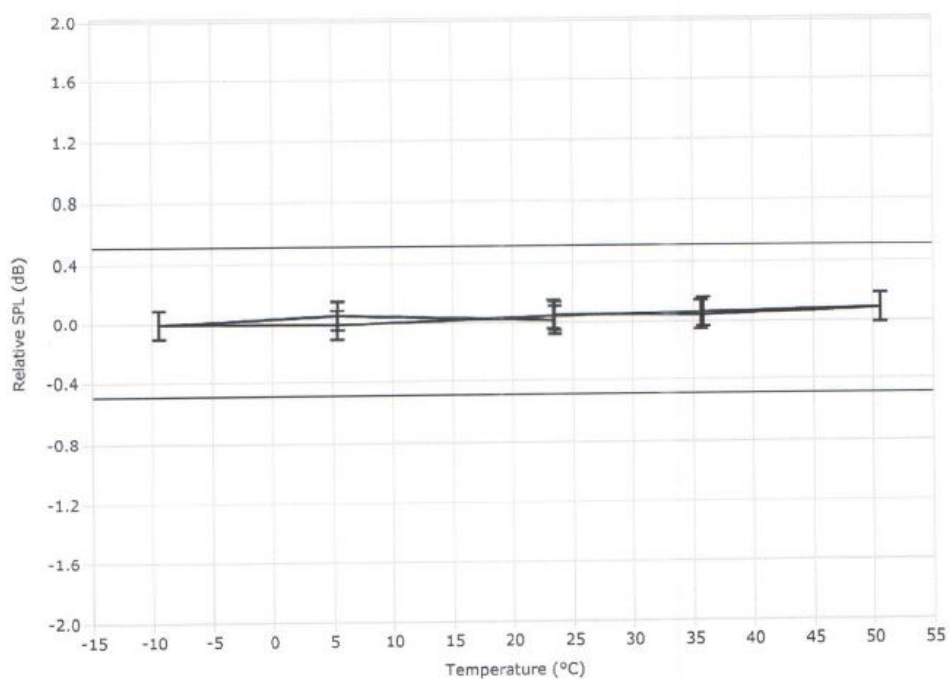

Model CAL150 Relative SPL vs. Temperature

Larson Davis Model CAL150 Serial Number: 6565

Model CAL150 Relative SPL vs. Temperature at 50% RH.
A 2559 Mic (SN: 2888) with a PRM902 Preamp (SN: 5816), station 1 was used to check the levels.

Test Date: 14 Sep 2021 4:10:17 PM

0.1dB expanded uncertainty at ~95% confidence level (k=2)

Sequence File: CAL200.SEQ

Test Location: Larson Davis, a division of PCB Piezotronics, Inc.
1681 West 820 North, Provo, Utah 84601
Tel: 716 684-0001 www.LarsonDavis.com

Page 1 of 2