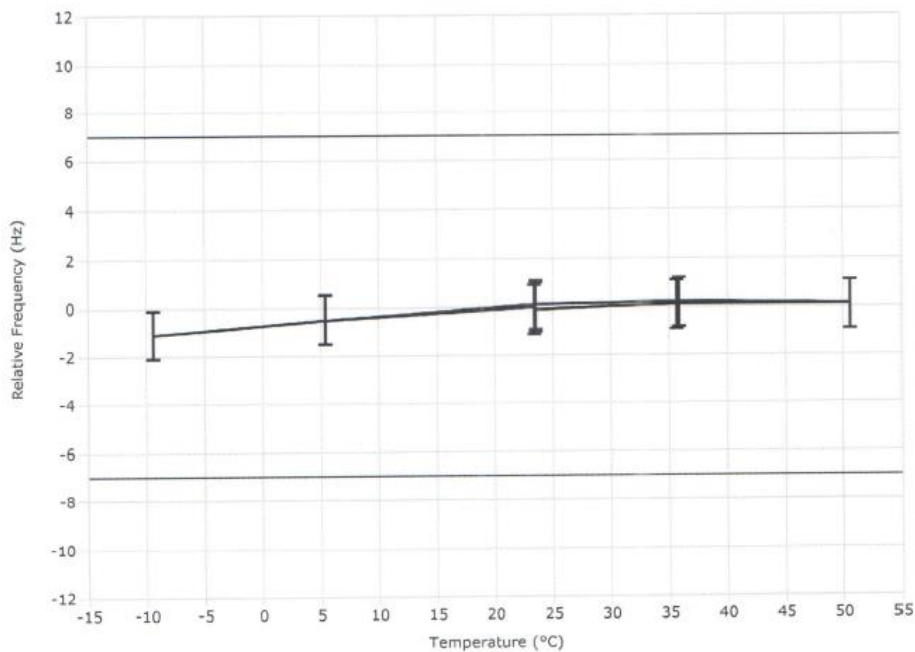

Model CAL150 Relative Frequency vs. Temperature

Larson Davis Model CAL150 Serial Number: 6565

Model CAL150 Relative Frequency vs. Temperature at 50% RH.
A 2559 Mic (SN: 2888) with a PRM902 Preamp (SN: 5816), station 1 was used to check the levels.

Test Date: 14 Sep 2021 4:10:17 PM

1.0 Hz expanded uncertainty at ~95% confidence level (k=2)

Sequence File: CAL200.SEQ

Test Location: Larson Davis, a division of PCB Piezotronics, Inc.
1681 West 820 North, Provo, Utah 84601
Tel: 716 684-0001 www.LarsonDavis.com

Page 2 of 2