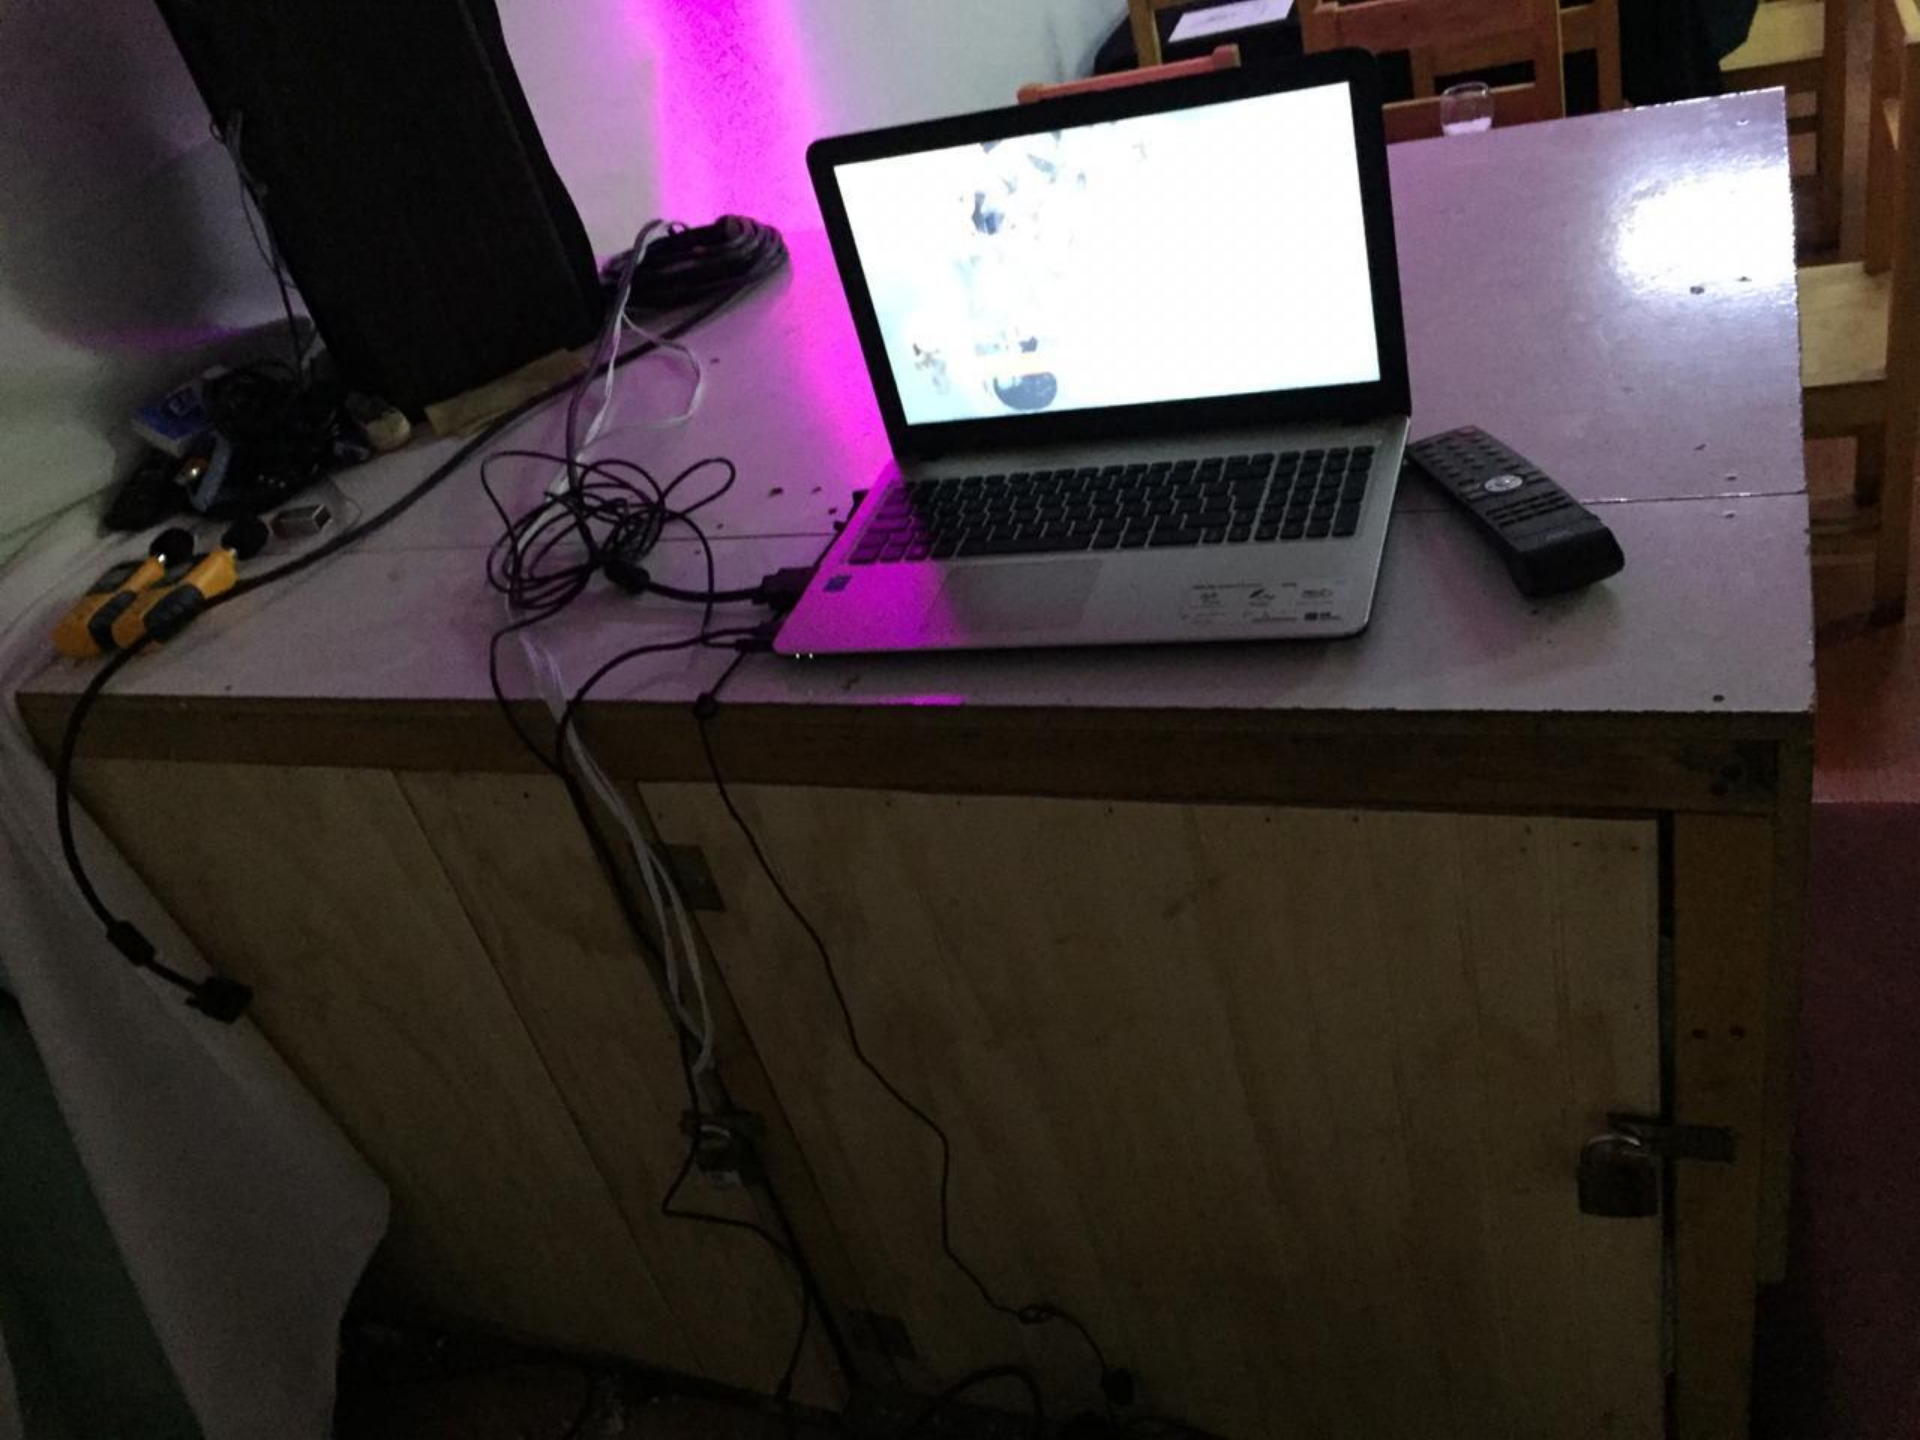

A simple, rectangular wooden table with a light-colored top and dark legs.A wooden table in the foreground with a clear glass on it.

Jona's
Restobar

ASUS

ORANGE

BLUE

LEY
MO
PF

QUE EXIM
OBLIG
FISCAL
QUEDAN
A
LA INFRAC
SERA SAN
SER CANCELADA EN E
 EDIC
DIAB